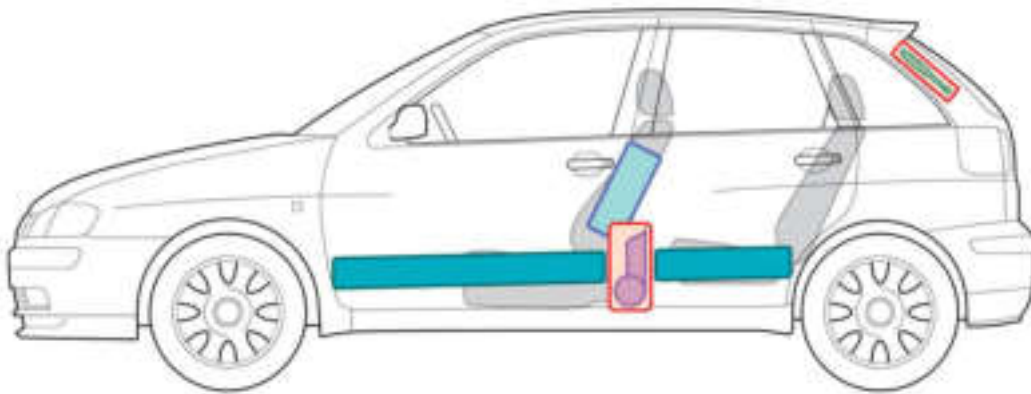

Ibiza

(5-Doors, 1999-2002)

Legend

	Airbag		Bodywork reinforcement		Control unit
	Gas generator		Roll-over bar		Battery
	Belt tensioner		Gas pressure dampers		Fuel tank

Ibiza (5 Doors)