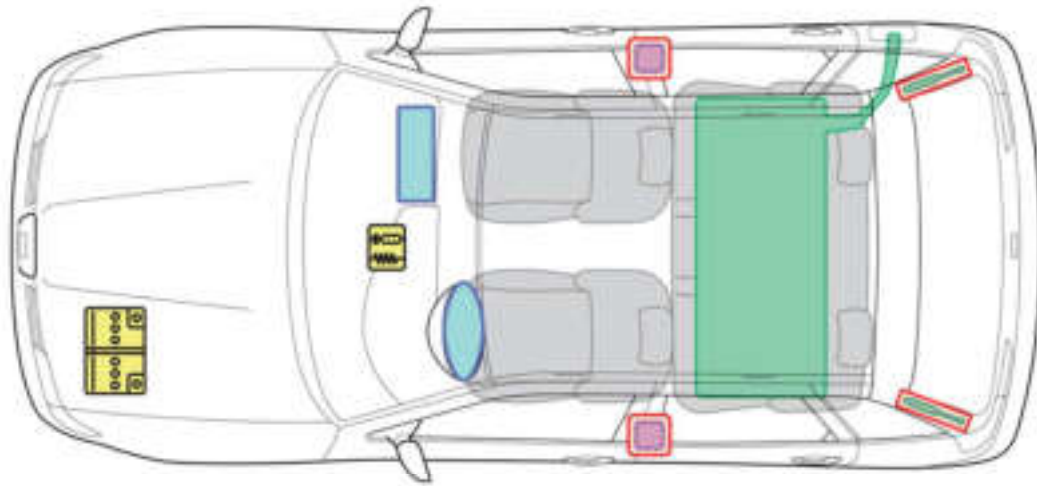

Ibiza

(5-Doors, 1999-2002)

Legend

	Airbag		Bodywork reinforcement		Control unit
	Gas generator		Roll-over bar		Battery
	Belt tensioner		Gas pressure dampers		Fuel tank

Ibiza (5 Doors)